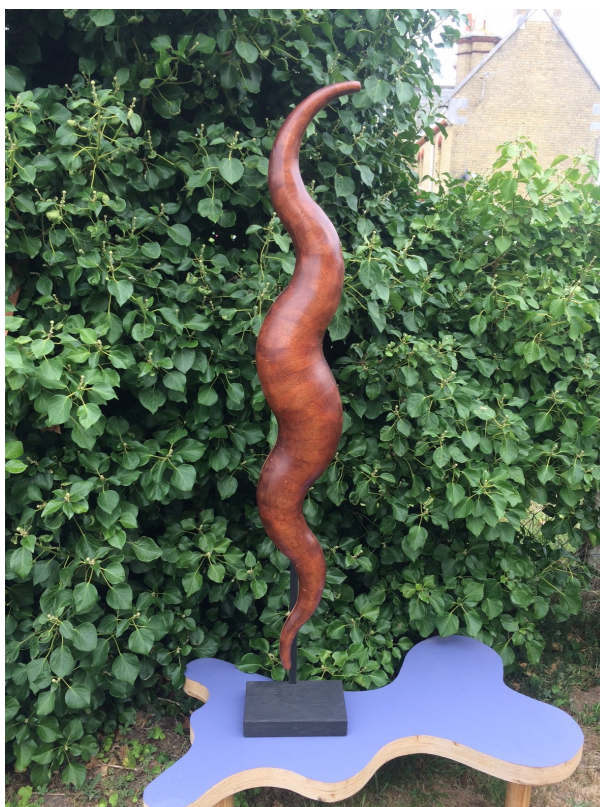

Kelp 3

£750

REF:- 3020

Artist : Paul Chapman

Height: 156 cm (61 1/2")

Width: 26 cm (10 1/4")

Depth: 17 cm (6 3/4")

Short Description