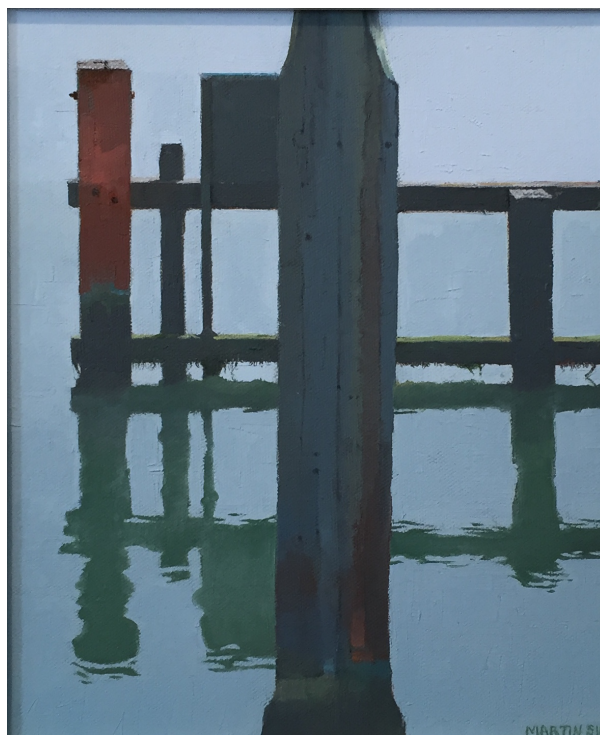

## The red post

**SOLD**

REF:- 1894

Artist : Martin Swan VP RSMA

Framed Height: 44 cm (17 1/4")

Framed Width: 37 cm (14 1/2")

---

## Short Description

---

The red post