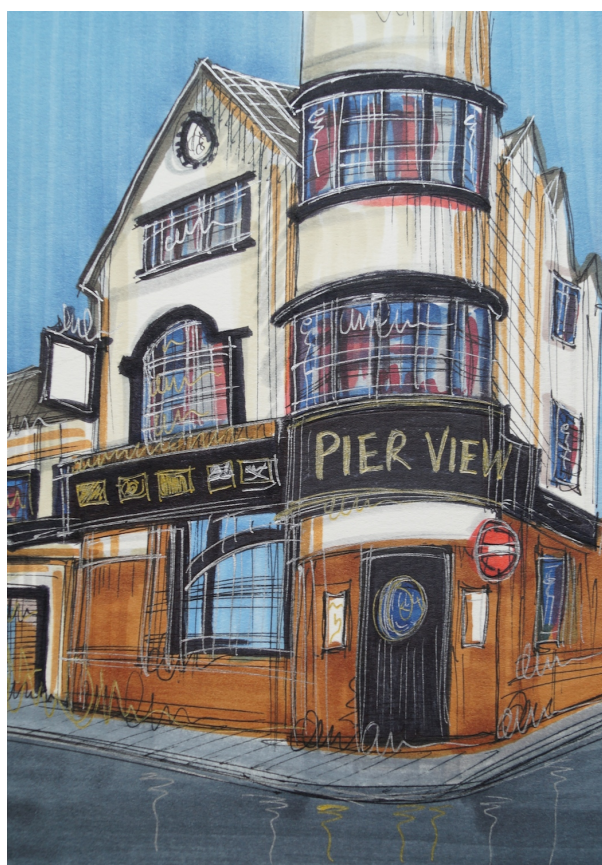

The Pier View

SOLD

REF:- 1648

Artist : Edward Waite

Height: 60 cm (23 1/2")

Width: 57 cm (22 1/2")

Short Description

The Pier View
coloured line drawing

Edward Waite

More Information

Medium

coloured line drawing