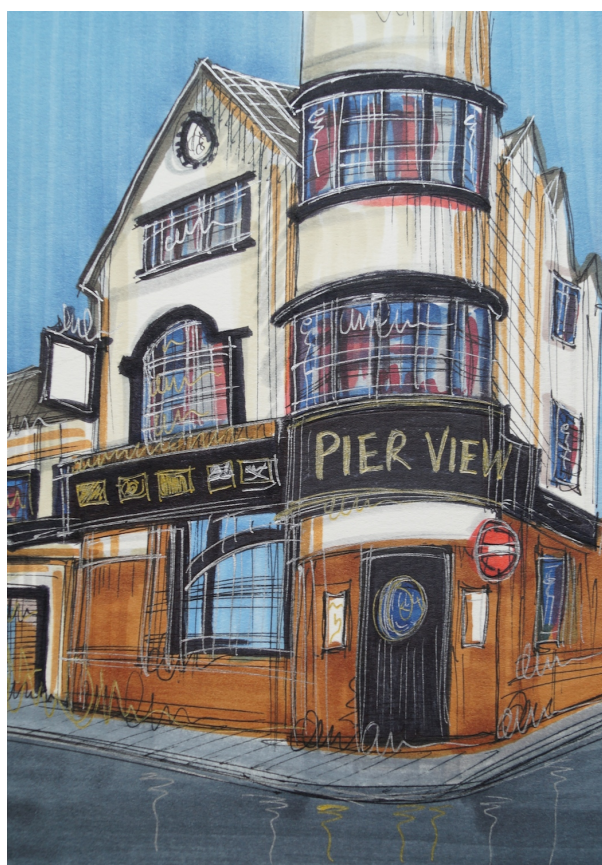

## The Pier View

**SOLD**

REF:- 1648

Artist : Edward Waite

Height: 60 cm (23 1/2")

Width: 57 cm (22 1/2")

---

## Short Description

---

The Pier View  
coloured line drawing

Edward Waite

## More Information

---

Medium

coloured line drawing