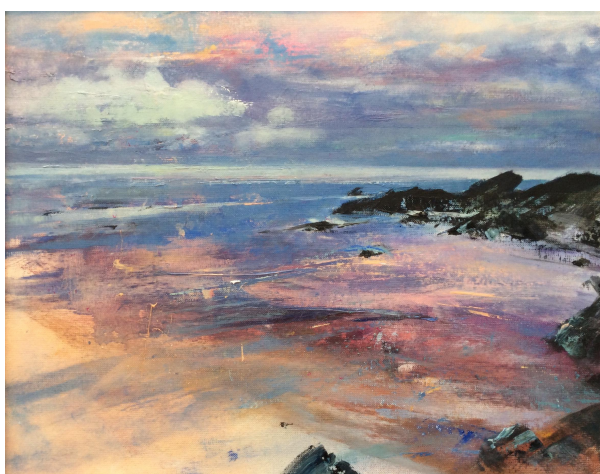

Soft Sunset, Islay

£950

REF:- 3098

Artist : Kim Jarvis

Framed Height: 50 cm (19 3/4")

Framed Width: 60 cm (23 1/2")

Short Description

Soft Sunset, Islay

More Information

Medium

oil on canvas