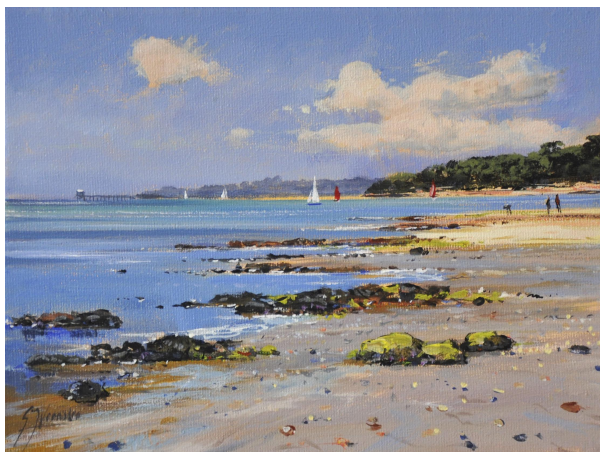

Priory Bay

£400

REF:- 3164

Artist : Gert-Jan Veenstra

Height: 18 cm (7")

Width: 24 cm (9 1/2")

Framed Height: 23 cm (9")

Framed Width: 29 cm (11 1/2")

Short Description

Priory Bay

More Information

Medium

acrylic on canvas