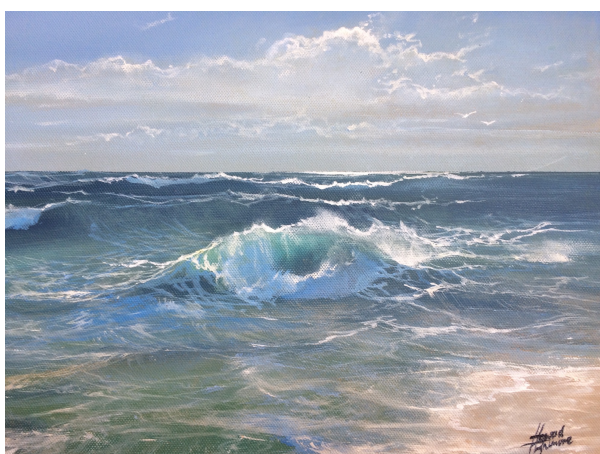

Western approaches

SOLD

REF:- 1997

Artist : Howard Birchmore

Height: 31 cm (12 1/4")

Width: 41 cm (16 1/4")

Short Description

Western approaches