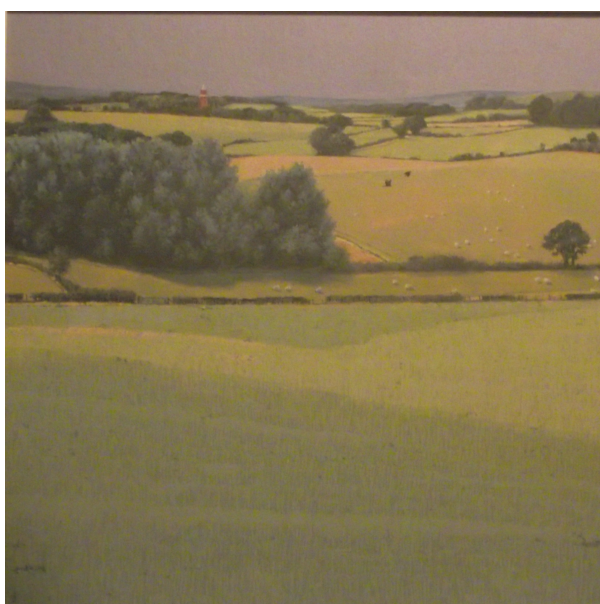

## View toward Whitecroft

**SOLD**

REF:- 2026

Artist : Martin Swan RSMA

Framed Height: 54 cm (21 1/4")

Framed Width: 54 cm (21 1/4")

---

## Short Description

---

View toward Whitecroft