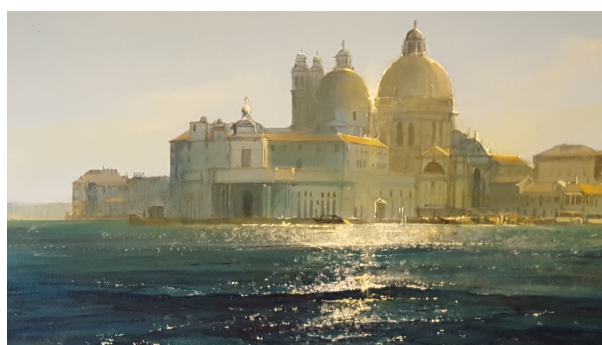

## Venice Afternoon

**SOLD**

REF:- 2445

Artist : Howard Birchmore

Framed Height: 82 cm (32 1/4")

Framed Width: 82 cm (32 1/4")

---

## Short Description

---

Venice Afternoon