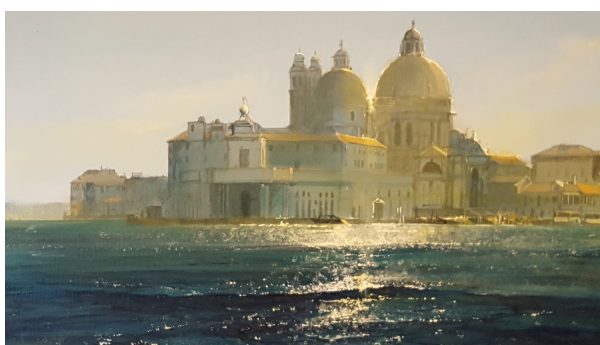

Venice Afternoon

SOLD

REF:- 2445

Artist : Howard Birchmore

Framed Height: 82 cm (32 1/4")

Framed Width: 82 cm (32 1/4")

Short Description

Venice Afternoon

More Information

Medium

acrylic on canvas