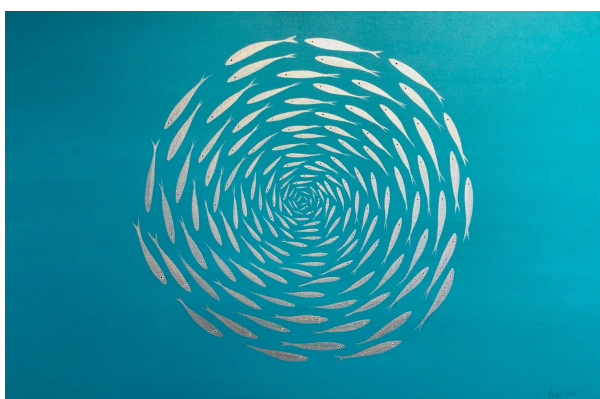

## Wight Bait

**SOLD**

REF:- 2737

Artist : Vanessa Newell

Height: 63 cm (24 3/4")

Width: 92 cm (36 1/4")

---

## Short Description

---

Wight Bait

## More Information

---

Medium

acrylic on canvas