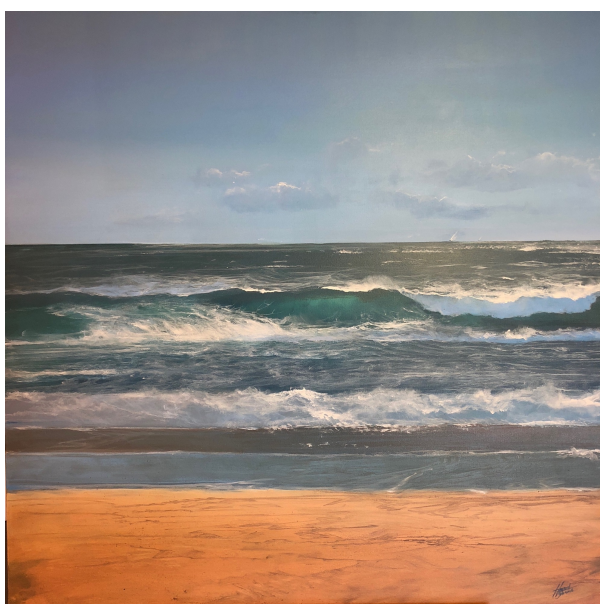

Toward Tennyson Down Seascape

SOLD

REF:- 2740

Artist : Howard Birchmore

Height: 100 cm (39 1/4")

Width: 100 cm (39 1/4")

Short Description

Toward Tennyson Down Seascape

More Information

Medium

acrylic on canvas