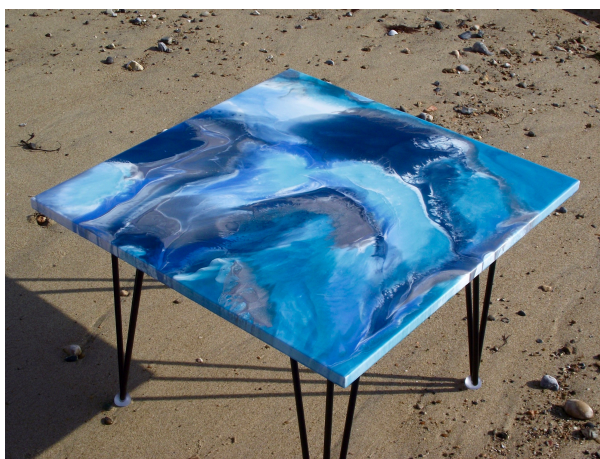

## Reef 2 Coffee Table

£695

REF:- 2739

Artist : Vanessa Newell

Height: 43 cm (16 1/1")

Width: 61 cm (24")

Depth: 61 cm (24")

---

### Short Description

---

Reef 2 Coffee TableNOTE: Shipping price P.O.A. Shipping subject to quotation and will be charged separately. You may still purchase this item online. Please note that when purchasing online, the shipping price will be shown as zero since it will be charged on a separate invoice.

### More Information

---

Medium

Epoxy Resin and pigments on metal legs