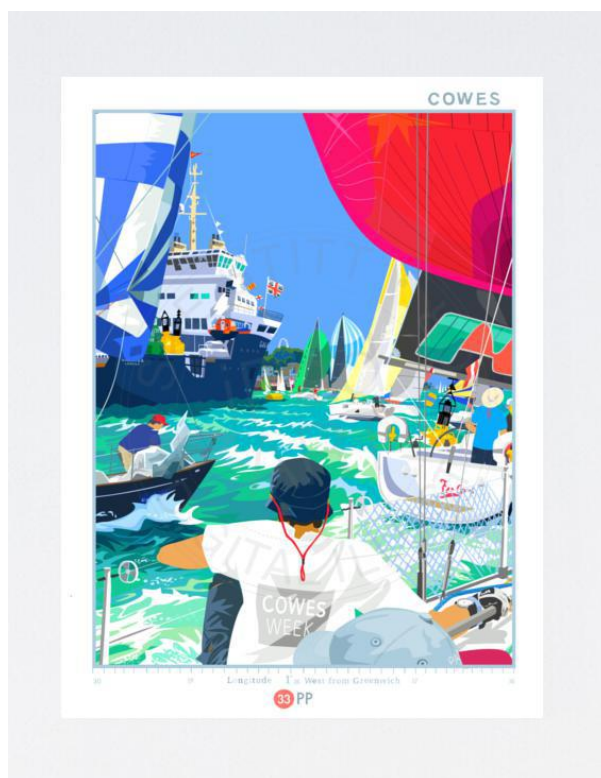

Galatea - small unframed

£90

REF:- 2919

Artist : Sue Stitt

Height: 51 cm (20")

Width: 44 cm (17 1/4")

Short Description

Galatea - small unframed

More Information

Medium	Giclee printed on 315gsm archival paper
Edition	195