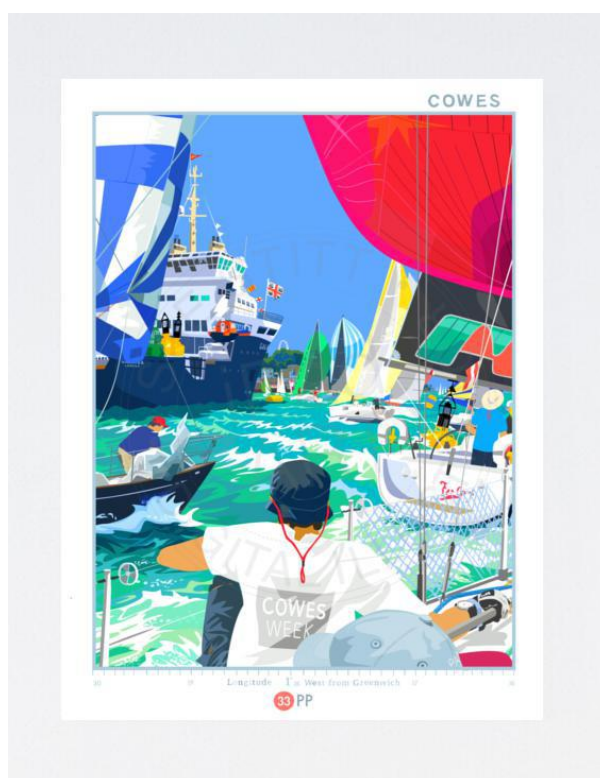

Galatea - small unframed

£90

REF:- 2919

Artist : Sue Stitt

Height: 51 cm (20")

Width: 44 cm (17 1/4")

Short Description

Galatea - small unframed

More Information

Medium	Giclee printed on 315gsm archival paper
Edition	195